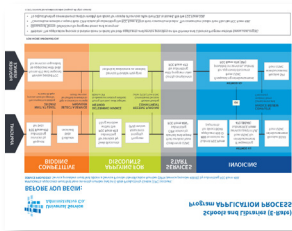

Wi-Fi On Buses Overview

Eligible Services

Mobile service for use on school buses & equipment needed to make this wireless service function:

- Antennas
- Routers (excluding Wi-Fi hotspots)
- Modems
- Installation

Eligible Vehicles

- School-owned buses
- Leased or contracted school buses primarily used to transport students to and from school or school-related activities for educational purposes

Ineligible Vehicles

- Occasionally used chartered buses (e.g., used for school field trips)
- Municipal and city buses generally used for the transport of non-students, and other types of school-owned, leased, or contracted vehicles (e.g., vans and cars) are ineligible.
- Chartered, municipal, or city buses are also ineligible.

Bidding Process

1. 1 Submit Form 470/Competitive Bidding
2. 2 Select Service Providers
3. 3 Submit Form 471 to Apply for Discounts
4. 4 Application Review
5. 5 Start Services
6. 6 Invoicing

Review Key Resources:

FCC Application Process Flowchart

Download